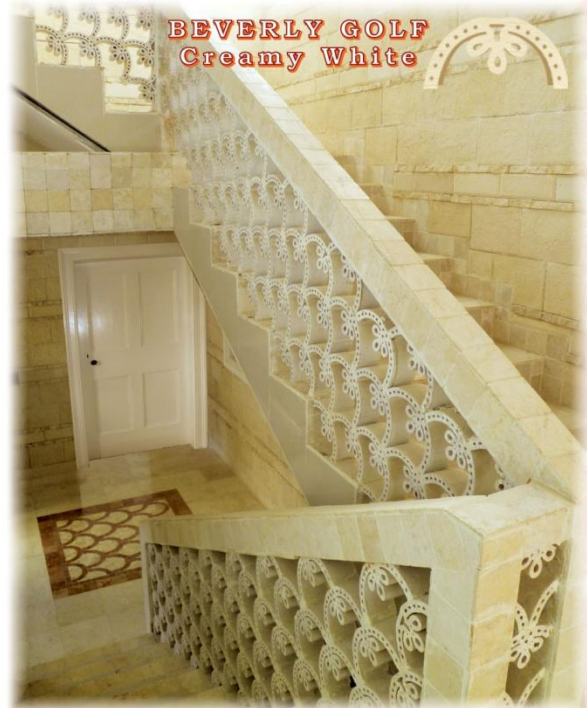

Continuous form railing tangga yang cantik
dan kokoh