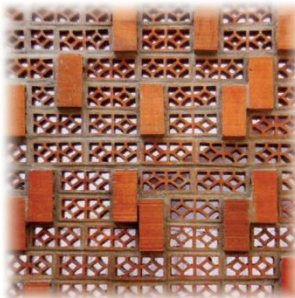

Zen Design (L)
24 x 24 x 7.5 (cm)

Zen Design (S)
24 x 12 x 7.5 (cm)

PAVING TANGGUL
+ **LOSTER DAYU BASE**
+ **DAYU FLOWER + MOSAIK**
Bukit Golf, BSD City, Tangerang

DOUBLE PRISMS
Penataan insert sisi loster secara random
menghasilkan image MODERN STYLE