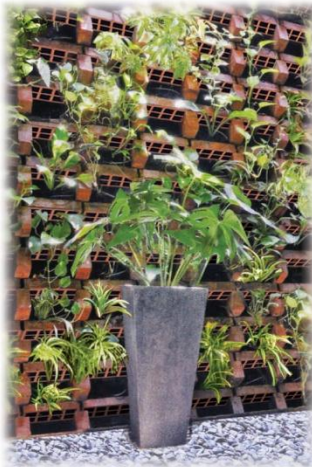

Zen Design (L)
24 x 24 x 7.5 (cm)

Zen Design (S)
24 x 12 x 7.5 (cm)

PAVING TANGGUL
+ **LOSTER DAYU BASE**
+ **DAYU FLOWER + MOSAIK**
Bukit Golf, BSD City, Tangerang

DOUBLE PRISMS
Penataan insert sisi loster secara random
menghasilkan image MODERN STYLE