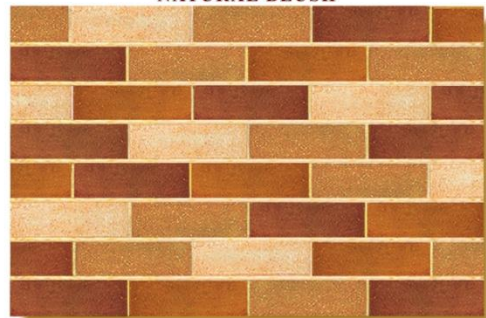

## A. Homogeneous Brick

With **GROUTING** - (7.2 x 23.2 x 1.2) cm

**GOLDEN BLUSH**

**NATURAL BLUSH**

**RUSSET BURGUNDY**

**ROUGE REDWOOD**

**WOOD BRIDGE**

**NATURAL WOOD BRIDGE**