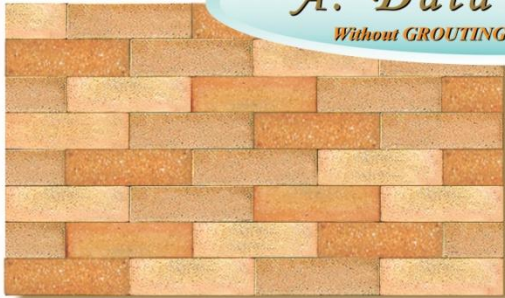

Bata dekoratif memberikan pilihan kreasi yang tak terbatas bagi para desainer terutama karena keragaman warna serta tekstur & pola bentuknya. Memanfaatkan kombinasi elemen desain ini dapat menghasilkan efek arsitektural yang sangat unik & dramatis. Bata termasuk bahan bangunan yang sangat fleksibel & ramah lingkungan karena keawetan, kekuatan homogenya, serta efisiensi energi (hemat listrik untuk *air conditioning*).

A. Bata Homogen
Without GROUTING - (7.2 x 23.2 x 1.2) cm

ALLICANTE