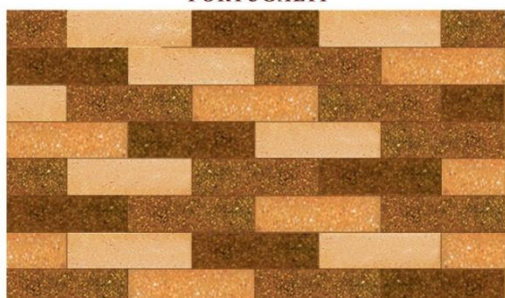

**A. Bata Homogen**  
*Without GROUTING - (7.2 x 23.2 x 1.2) cm*

ALLICANTE

MANSION

MARGARETHA

PORTUGALTI

HOLLAND BLOOM

AMBIENTE

**GOLDEN BLUSH (w/o Grouting), Perumahan Citra II, Jakarta Barat.**