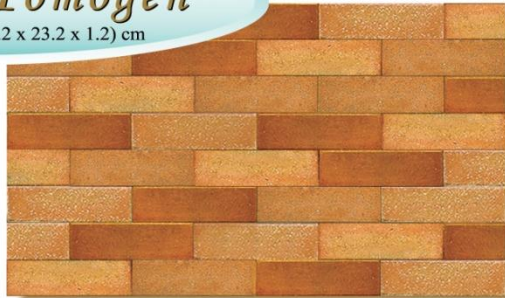

Bata dekoratif memberikan pilihan kreasi yang tak terbatas bagi para desainer terutama karena keragaman warna serta tekstur & pola bentuknya. Memanfaatkan kombinasi elemen desain ini dapat menghasilkan efek arsitektural yang sangat unik & dramatis. Bata termasuk bahan bangunan yang sangat fleksibel & ramah lingkungan karena keawetan, kekuatan homogenya, serta efisiensi energi (hemat listrik untuk *air conditioning*).

A. Bata Homogen
Without GROUTING - (7.2 x 23.2 x 1.2) cm

MANSION