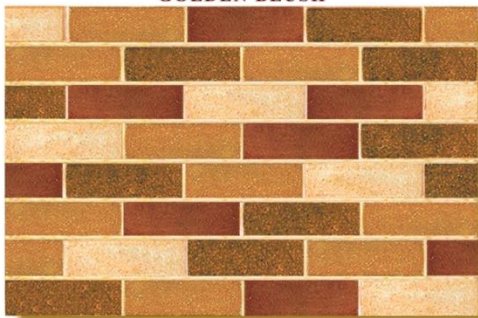

## A. Homogeneous Brick

With **GROUTING** - (7.2 x 23.2 x 1.2) cm

**GOLDEN BLUSH**

**NATURAL BLUSH**

**RUSSET BURGUNDY**

**ROUGE REDWOOD**

**WOOD BRIDGE**

**NATURAL WOOD BRIDGE**