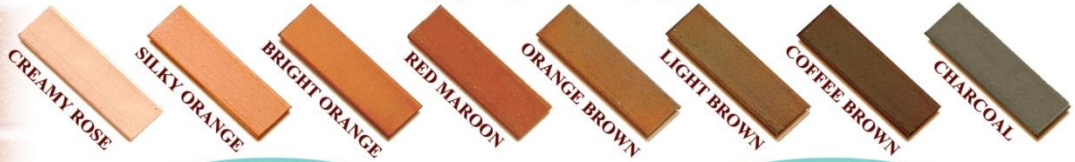

B. Terra Tile

(7.2 x 23.2 x 1.2) cm

Bata Dekoratif & Terra Tile KARANG PILANG mempunyai permukaan yang halus, presisi dan homogen sehingga berkesan rapi dan lebih bebas perawatan jangka panjang (hanya membutuhkan pengcoatingan ulang dengan coating Full Acrylic dalam waktu 2- 3 tahun sekali). Ditunjang pula dengan keanekaragaman warna yang ada menimbulkan suasana yang ceria dan harmonis.

Berbagai pola dari kombinasi Terra Tile dengan Bata Homogen ini disajikan untuk melengkapi nuansa multiwarna dalam menunjang konsep desain alami yang dikehendaki.

With GROUTING
(0.8 - 1) cm