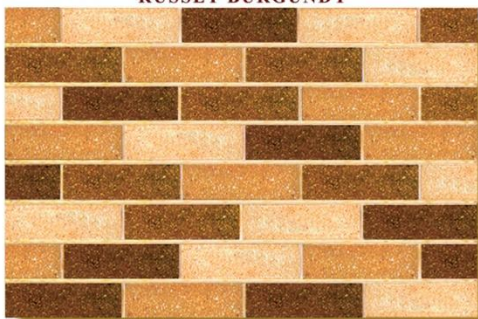

## A. Homogeneous Brick

With **GROUTING** - (7.2 x 23.2 x 1.2) cm

**GOLDEN BLUSH**

**NATURAL BLUSH**

**RUSSET BURGUNDY**

**ROUGE REDWOOD**

**WOOD BRIDGE**

**NATURAL WOOD BRIDGE**