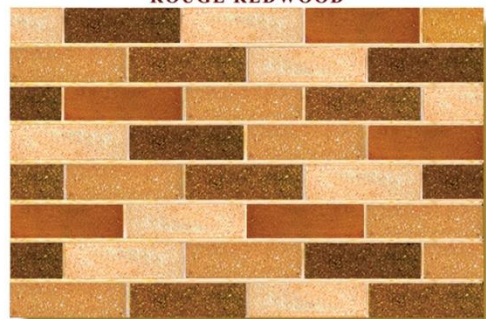

## A. Homogeneous Brick

With **GROUTING** - (7.2 x 23.2 x 1.2) cm

**GOLDEN BLUSH**

**NATURAL BLUSH**

**RUSSET BURGUNDY**

**ROUGE REDWOOD**

**WOOD BRIDGE**

**NATURAL WOOD BRIDGE**