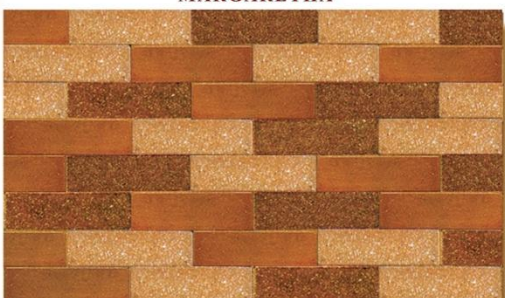

**A. Bata Homogen**  
*Without GROUTING - (7.2 x 23.2 x 1.2) cm*

ALLICANTE

MANSION

MARGARETHA

PORTUGALTI

HOLLAND BLOOM

AMBIENTE

**GOLDEN BLUSH (w/o Grouting), Perumahan Citra II, Jakarta Barat.**